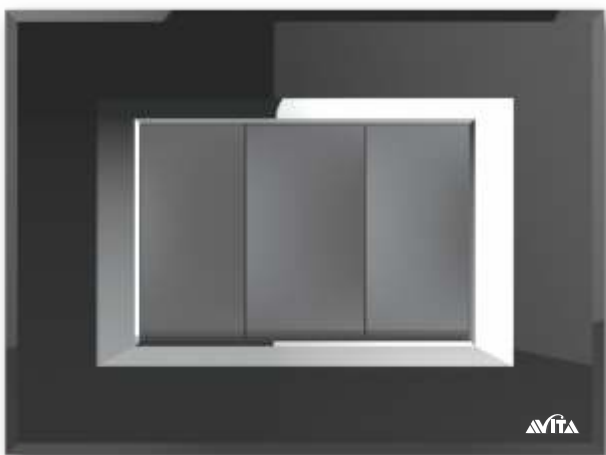

LUXE MIRROR COPPER

LUXE MIRROR BRONZE

Krystallo - Prime

Personalize Perfection

Prime embedded switches induces an everlasting personality to your space. Now your wall will be the talk of the town. Easy to operate, these chrome-based Krystalize Glass finished plates ooze an uninterrupted charm. It comes in shades of Midnight Black, Alphine White, Funky Green & Ferrari Red.