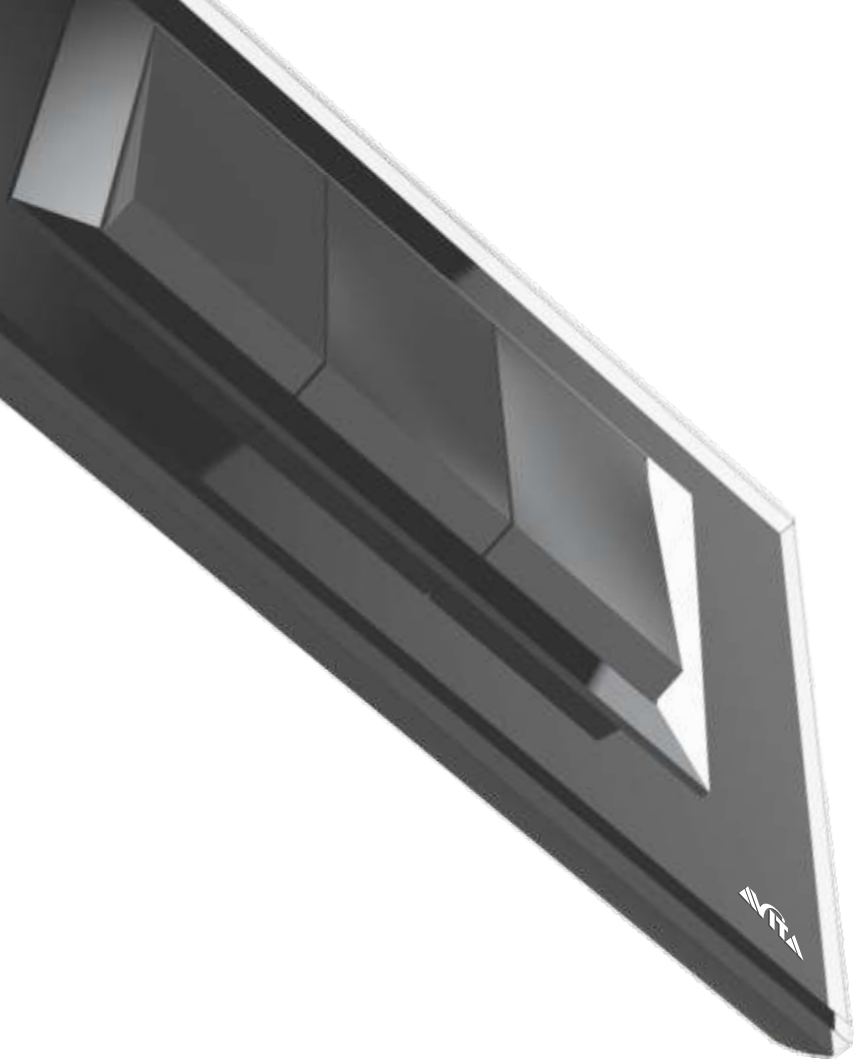

MORE
CHOICES
FOR

ELEGANT

HOMES.