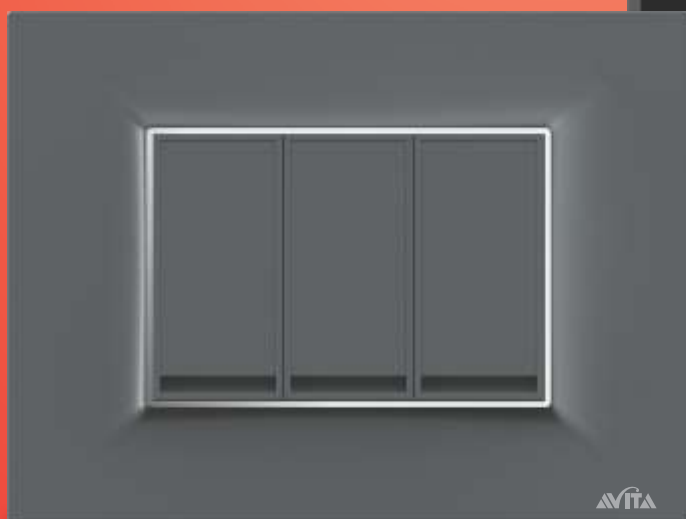

Better Decision Better Life

The colour Space Grey adds a pleasing ambience to any room. It slows down time, creating timeless moment in your life. The soothing tones exude waves of purity making your home a place that welcomes calm and diverts negative elements.

Innovation

Safety

Quality