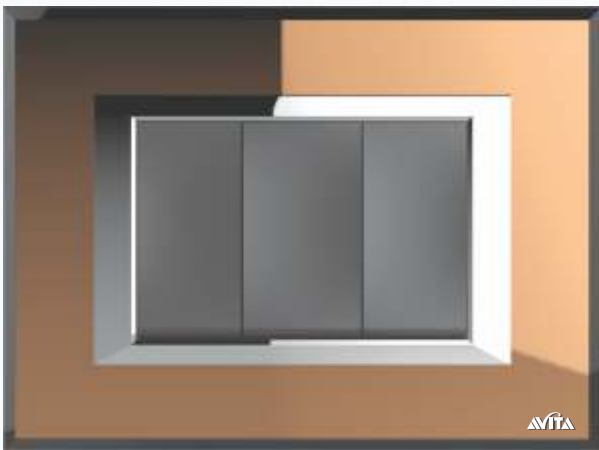

LUXE MIRROR COPPER

LUXE MIRROR BRONZE

Krystallo - Prime

Personalize Perfection

Prime embedded switches induces an everlasting personality to your space. Now your wall will be the talk of the town. Easy to operate, these chrome-based Krystalize Glass finished plates ooze an uninterrupted charm. It comes in shades of Midnight Black, Alphine White, Funky Green & Ferrari Red.