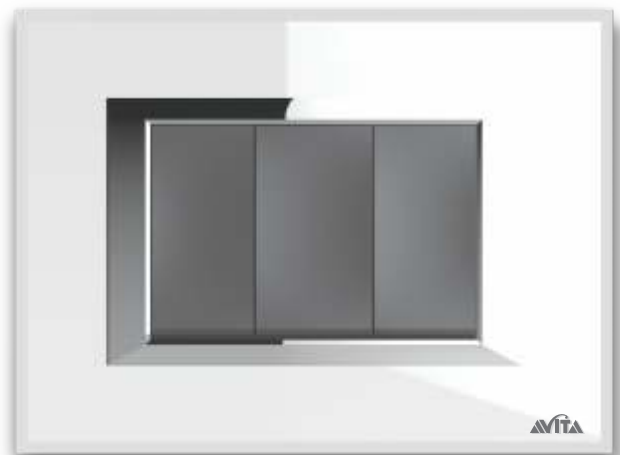

ALPHINE WHITE