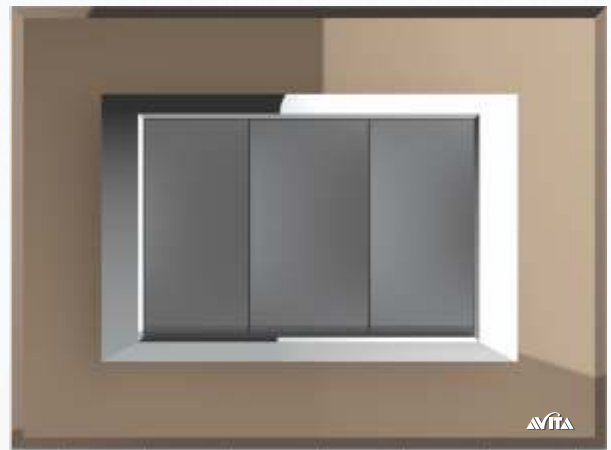

LUXE MIRROR BRONZE