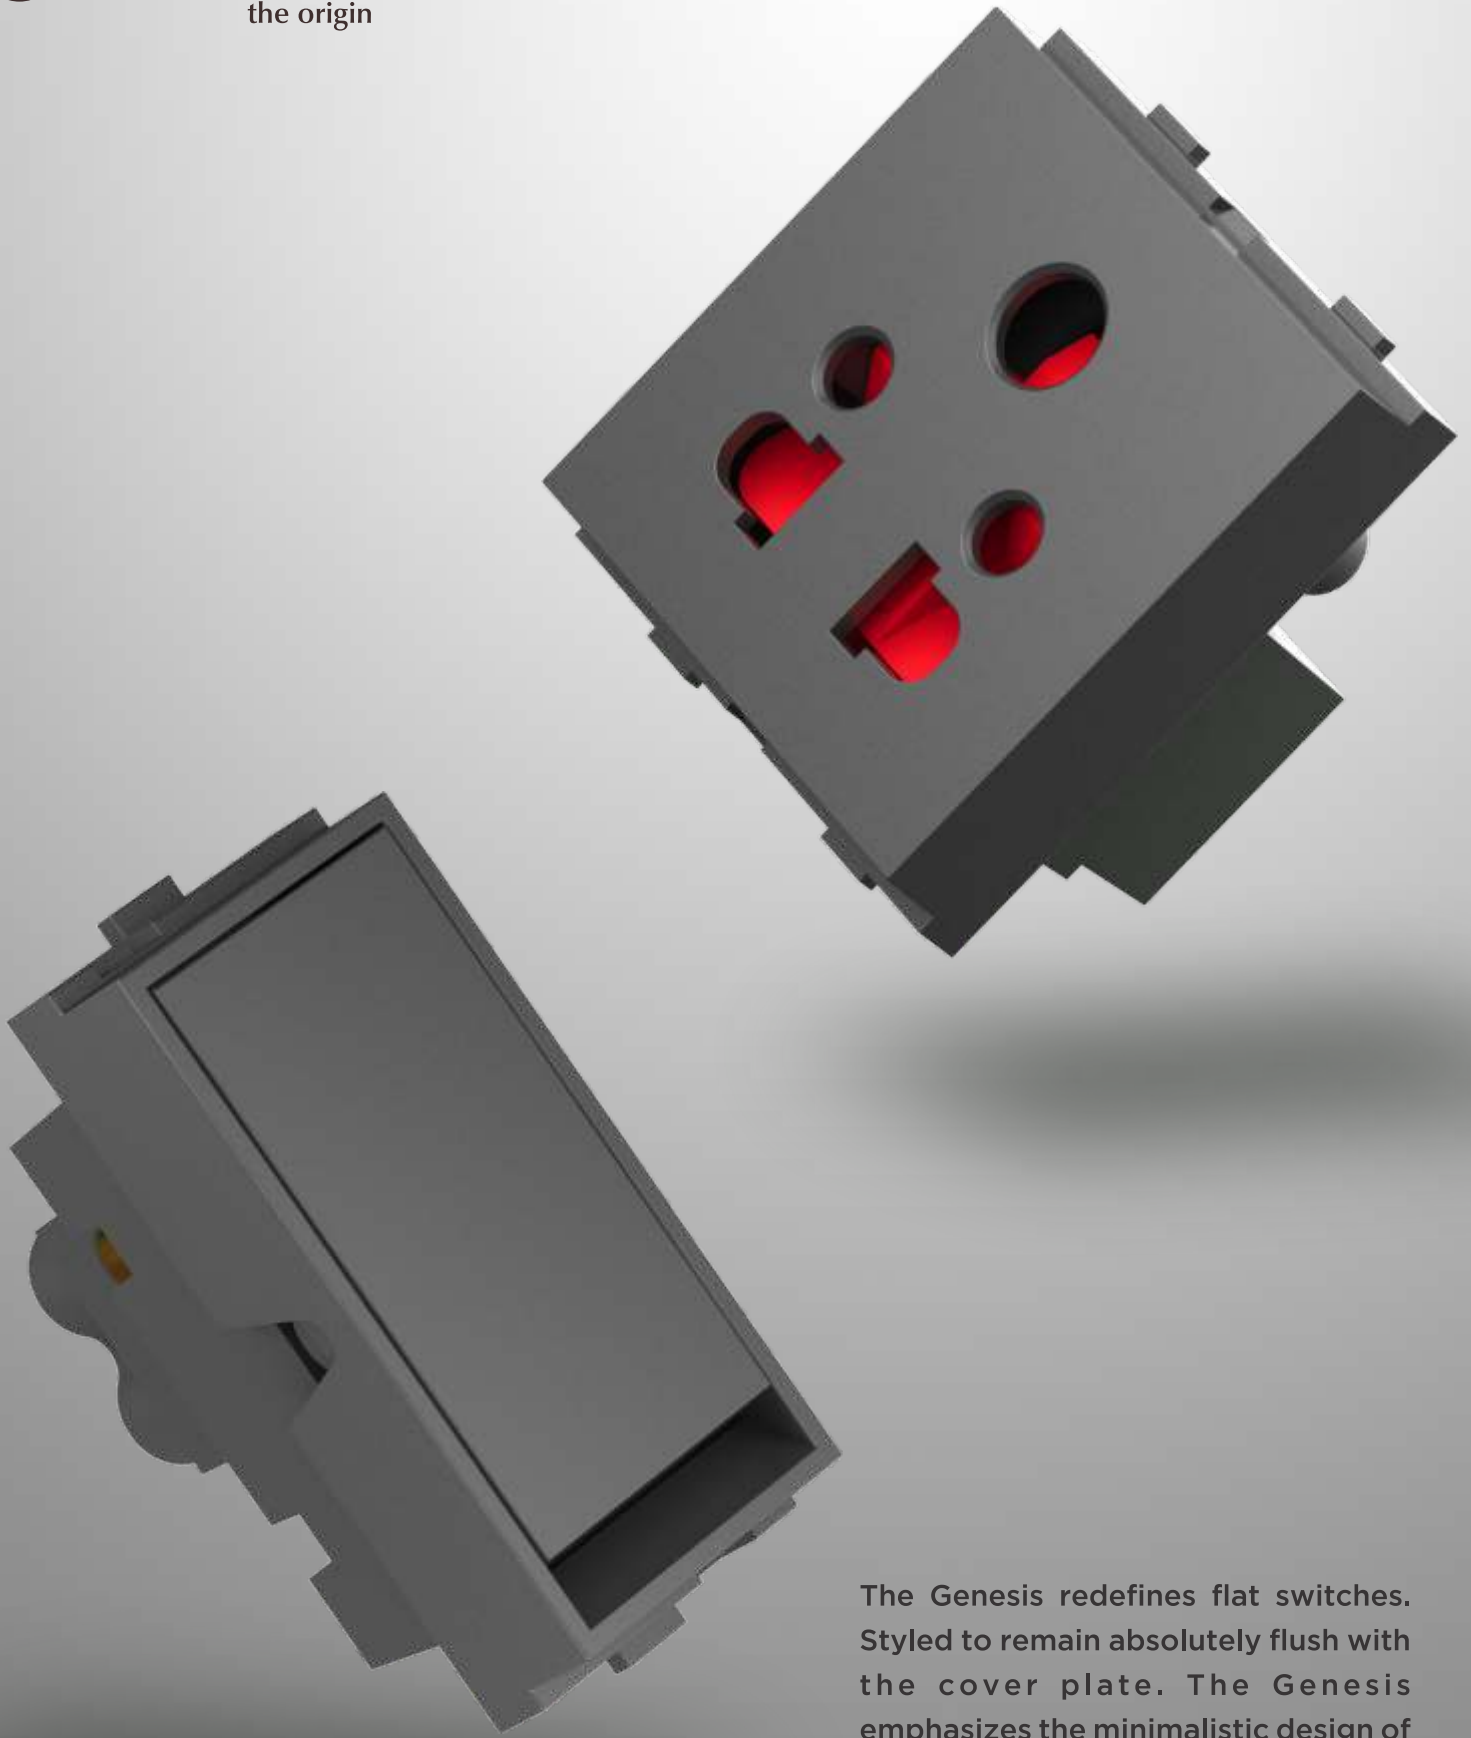

The Genesis redefines flat switches. Styled to remain absolutely flush with the cover plate. The Genesis emphasizes the minimalistic design of the Avita range. Manufactured using the very best in raw materials and processes, the Genesis is both functionally and aesthetically a class apart!